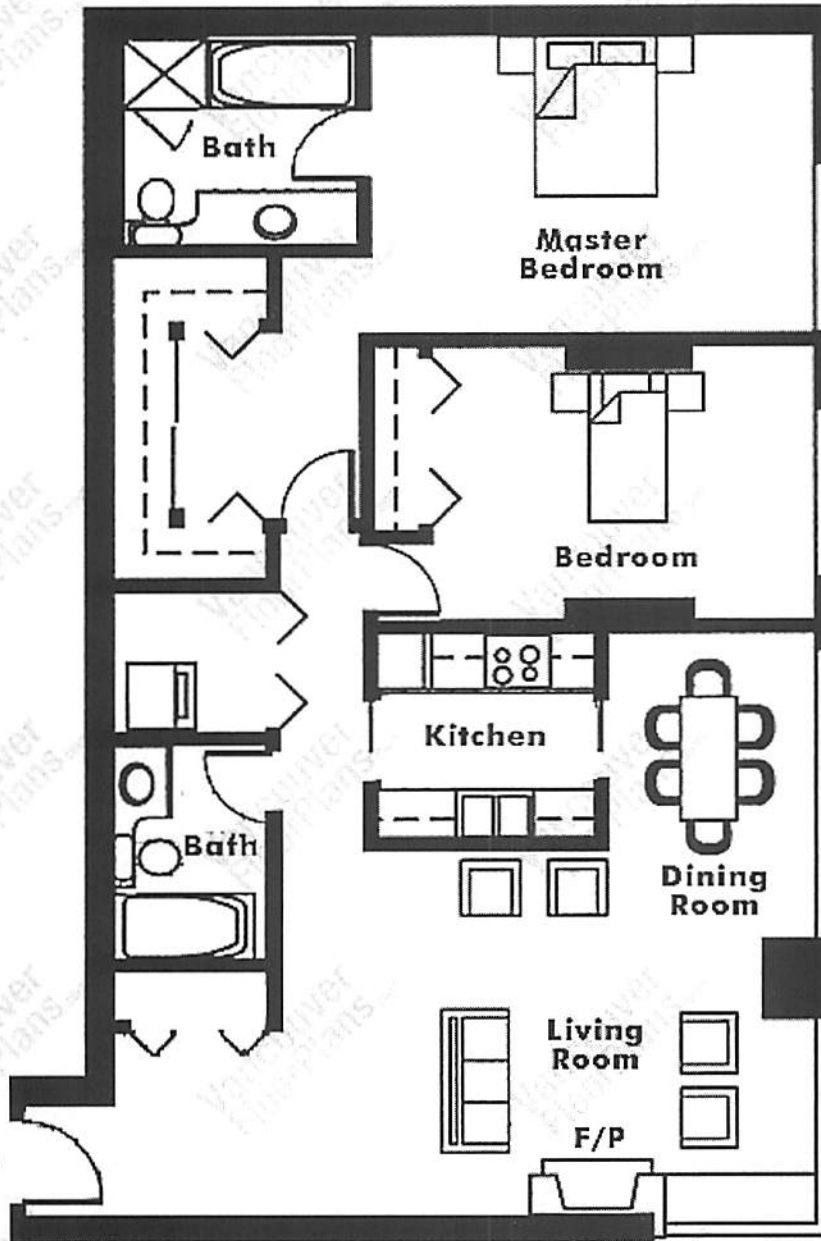

888 Beach

707 1500 Hornby, Vancouver, BC, V6Z 2R1

Floor: 7

707

2 Bedroom

1212 sq.ft.

Copyright 2000 - 2017

vancouverfloorplans.com

E/O All information including floor plans, floor plates, maps & suite numbers & s/f are gathered from different sources and is believed to be accurate as possible but not guaranteed. If important, reader of this information to verify it against a registered strata plan.