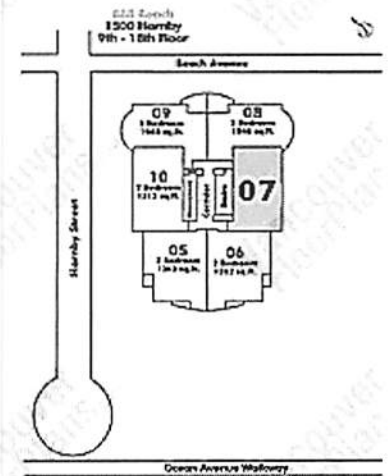

888 Beach

707 1500 Hornby, Vancouver, BC, V6Z 2R1

Floor: 7

707

2 Bedroom

1212 sq.ft.

Copyright 2000 - 2017

vancouverfloorplans.com

E/O All information including floor plans, floor plates, maps & suite numbers & s/f are gathered from different sources and is believed to be accurate as possible but not guaranteed. If important, reader of this information to verify it against a registered strata plan.